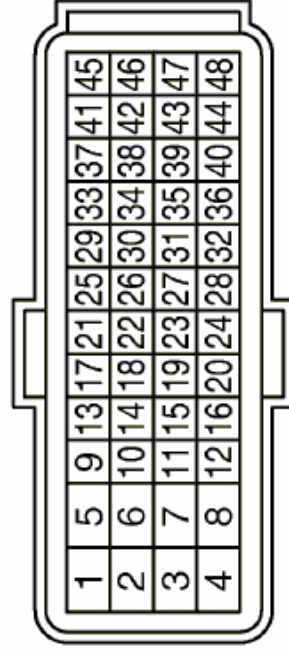

- 109, 119, 120 - 12V Red**
- 115, 116 - Ground Black**
- 86 - CAN L Green**
- 94 - CAN H Blue**
- 85 - ISO Yellow**

ECM

F110

(Black)

- 53, 125 - 12V Red**
- 128 - Ground Black**
- 113 - CAN L Green**
- 114 - CAN H Blue**
- 117 - ISO Yellow**

F111

(Brown)

M71

(Gray)