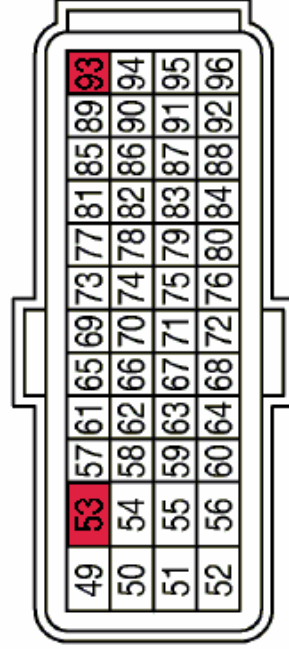

- 109, 119, 120 - 12V Red**
- 115, 116 - Ground Black**
- 86 - CAN L Green**
- 94 - CAN H Blue**
- 85 - ISO Yellow**

ECM

F110

(Black)

- 53, 125 - 12V Red**
- 128 - Ground Black**
- 113 - CAN L Green**
- 114 - CAN H Blue**
- 117 - ISO Yellow**

F111

(Brown)

M71

(Gray)