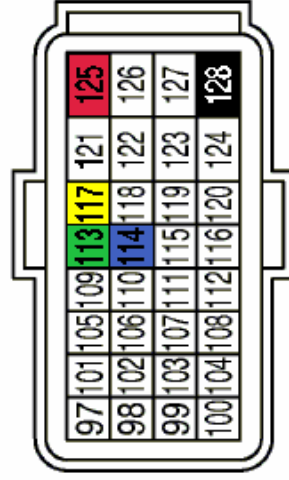

- 109, 119, 120 - 12V Red**
- 115, 116 - Ground Black**
- 86 - CAN L Green**
- 94 - CAN H Blue**
- 85 - ISO Yellow**

ECM

F110

(Black)

- 53, 125 - 12V Red**
- 128 - Ground Black**
- 113 - CAN L Green**
- 114 - CAN H Blue**
- 117 - ISO Yellow**

F111

(Brown)

M71

(Gray)